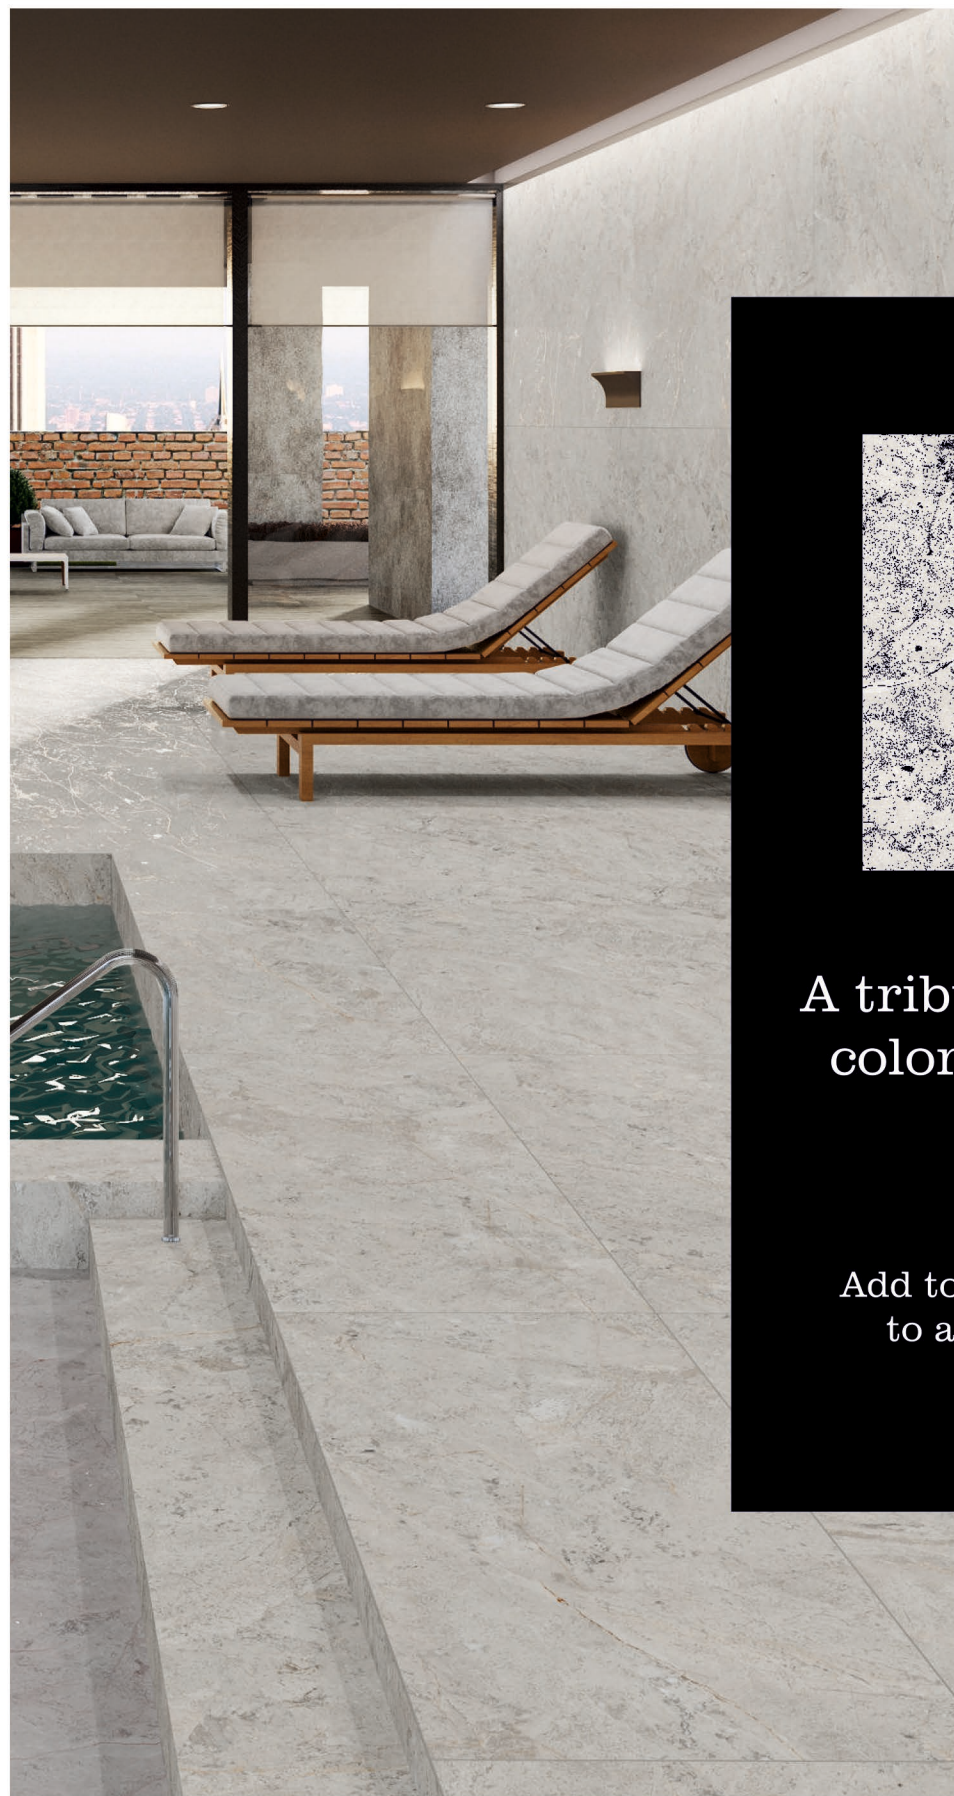

Carving
surface

A classic series that is able to
bring an innovative
appeal to living spaces
of all kinds.

**1200x
1800 mm**

Random:
03

A tribute to life,
color, and joy.

Add touch of class
to any corner.

**Castle
Grey**